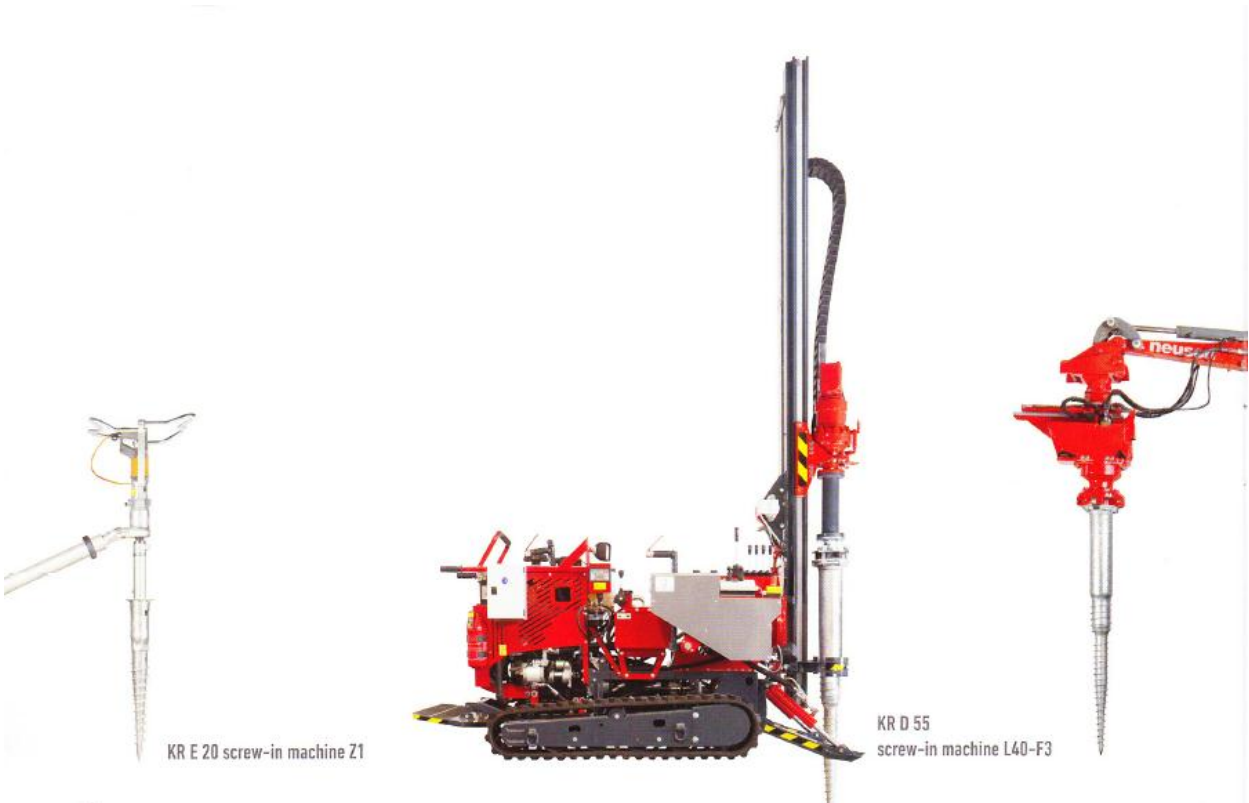

SCREW-IN MACHINES

precise · user-friendly · safe

KR E 20 screw-in machine Z1

KR D 55
screw-in machine L40-F3

FALCON ENERGY WORLDWIDE INC. Contact : info@falconenergyworldwide.com 905 361 9823

mfooster@falconenergyworldwide.com 416 876 5565

It takes specially developed machines and equipment to screw in the ground screws fast and precisely. Whether it is meadowland or soil that is hard to remove (class V) or solid rock (class VII) even: Falcon Energy Worldwide provides you with effective solutions that optimise screw-in in our- ground screws in a customised fashion. Falcon Energy also has the right gimlets for solid rock.